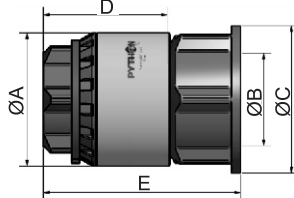

Male Coupler  
PYCM15; PYCMR1534; PYVM22

Coupler  
PYC15; PYC20; PYCR2215

Female Coupler  
PYCF15; PYCFR1523; PYCF22

Elbow 90°  
PYE15; PYE22; PYER1522

Male Elbow  
PYEM15; PYEMR1534; PYEM22

Wall Plate  
PYEW15; PYEW22

Female Elbow  
PYEF15; PYEFR1534; PYE22

Equal Tee  
PYT15; PYT22; PYTR151522

Tee Female  
PYTFR151512; PYTF222235

Stop End  
PYSE15; PYSE22

Description	Part Code	Dia A	Dia B	C	D	E	F	G	H
15mm-15mm COUPLER	PYC15	30	30	33	33	70.5			
22mm-22mm COUPLER	PYC20	38	38	35.5	35.5	76			
15mm-22mm COUPLER	PYCR2215	38	30	35.5	33	73			
15mm-1/2" MALE COUPLER	PYCM15	30	G 1/2-14	33	57.5				
15mm-3/4" MALE COUPLER	PYCMR1534	30	G 3/4-14	33	61				
22mm-3/4" MALE COUPLER	PYVM22	38	G 3/4-14	35.5	64				
15mm-1/2" FEMALE COUPLER	PYCF15	30	G 1/2-14	34	33	50			
15mm-3/4" FEMALE COUPLER	PYCFR1523	30	G 3/4-14	42	33	50			
22mm-3/4" FEMALE COUPLER	PYCF22	38	G 3/4-14	42	35.5	56.5			
15mm-15mm ELBOW	PYE15	30	30	33	33	51			
22mm-22mm ELBOW	PYE22	38	38	35.5	35.5	59			
15mm -22mm ELBOW	PYER1522	30	38	35.5	33	59			
15mm-1/2" MALE ELBOW	PYEM15	26	G 1/2-14	30	32	38.5	51		
15mm-3/4" MALE ELBOW	PYEMR1534	26	G 3/4-14	37	32	48	59		
22mm-3/4" MALE ELBOW	PYEM22	38	G 3/4-14	38	35.5	46	51		
15mm-1/2" FEMALE ELBOW	PYEF15	30	G 1/2-14	34	33	48.5	51		
15mm-3/4" FEMALE ELBOW	PYEFR1534	30	G 3/4-14	42	33	36.5	51		
22mm-3/4" FEMALE ELBOW	PYE22	38	G 3/4-14	42	35.5	40	59		
15mm WALLPLATE ELBOW	PYEW15	30	G 1/2-14	34	33	51			
15mm-15mm-15mm TEE	PYT15	30	30	30	33	33	102	33	51
22mm-22mm-22mm TEE	PYT22	38	38	38	35.5	35.5	118	35.5	59
22mm-22mm-15mm TEE	PYTR22215	38	38	30	35.5	35.5	118	33	51
15mm-15mm-1/2" FEMALE TEE	PYTFR151512	30	30	G 1/2-14	34	33	33	102	32
15mm-15mm STOP END	PYSE15	30	33	41.5					
22mm-22mm STOP END	PYSE22	38	35.5	44					