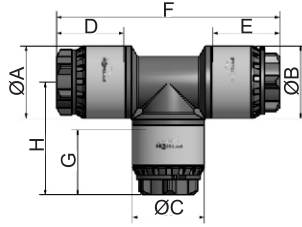

Male Coupler  
PYCM15; PYCMR1534; PYVM22

Coupler  
PYC15; PYC20; PYCR2215

Female Coupler  
PYCF15; PYCFR1523; PYCF22

Elbow 90°  
PYE15; PYE22; PYER1522

Male Elbow  
PYEM15; PYEMR1534; PYEM22

Wall Plate  
PYEW15; PYEW22

Female Elbow  
PYEF15; PYEFR1534; PYE22

Equal Tee  
PYT15; PYT22; PYTR151522

Tee Female  
PYTFR151512; PYTF222235

Stop End  
PYSE15; PYSE22

Description	Part Code	Dia A	Dia B	C	D	E	F	G	H
15mm-15mm COUPLER	PYC15	30	30	33	33	70.5			
22mm-22mm COUPLER	PYC20	38	38	35.5	35.5	76			
15mm-22mm COUPLER	PYCR2215	38	30	35.5	33	73			
15mm-1/2" MALE COUPLER	PYCM15	30	G 1/2-14	33	57.5				
15mm-3/4" MALE COUPLER	PYCMR1534	30	G 3/4-14	33	61				
22mm-3/4" MALE COUPLER	PYVM22	38	G 3/4-14	35.5	64				
15mm-1/2" FEMALE COUPLER	PYCF15	30	G 1/2-14	34	33	50			
15mm-3/4" FEMALE COUPLER	PYCFR1523	30	G 3/4-14	42	33	50			
22mm-3/4" FEMALE COUPLER	PYCF22	38	G 3/4-14	42	35.5	56.5			
15mm-15mm ELBOW	PYE15	30	30	33	33	51			
22mm-22mm ELBOW	PYE22	38	38	35.5	35.5	59			
15mm -22mm ELBOW	PYER1522	30	38	35.5	33	59			
15mm-1/2" MALE ELBOW	PYEM15	26	G 1/2-14	30	32	38.5	51		
15mm-3/4" MALE ELBOW	PYEMR1534	26	G 3/4-14	37	32	48	59		
22mm-3/4" MALE ELBOW	PYEM22	38	G 3/4-14	38	35.5	46	51		
15mm-1/2" FEMALE ELBOW	PYEF15	30	G 1/2-14	34	33	48.5	51		
15mm-3/4" FEMALE ELBOW	PYEFR1534	30	G 3/4-14	42	33	36.5	51		
22mm-3/4" FEMALE ELBOW	PYE22	38	G 3/4-14	42	35.5	40	59		
15mm WALLPLATE ELBOW	PYEW15	30	G 1/2-14	34	33	51			
15mm-15mm-15mm TEE	PYT15	30	30	30	33	33	102	33	51
22mm-22mm-22mm TEE	PYT22	38	38	38	35.5	35.5	118	35.5	59
22mm-22mm-15mm TEE	PYTR22215	38	38	30	35.5	35.5	118	33	51
15mm-15mm-1/2" FEMALE TEE	PYTFR151512	30	30	G 1/2-14	34	33	33	102	32
15mm-15mm STOP END	PYSE15	30	33	41.5					
22mm-22mm STOP END	PYSE22	38	35.5	44					