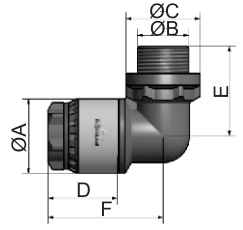

Male Coupler  
PYCM15; PYCMR1534; PYVM22

Coupler  
PYC15; PYC20; PYCR2215

Female Coupler  
PYCF15; PYCFR1523; PYCF22

Elbow 90°  
PYE15; PYE22; PYER1522

Male Elbow  
PYEM15; PYEMR1534; PYEM22

Wall Plate  
PYEW15; PYEW22

Female Elbow  
PYEF15; PYEFR1534; PYE22

Equal Tee  
PYT15; PYT22; PYTR151522

Tee Female  
PYTFR151512; PYTF222235

Stop End  
PYSE15; PYSE22

Description	Part Code	Dia A	Dia B	C	D	E	F	G	H
15mm-15mm COUPLER	PYC15	30	30	33	33	70.5			
22mm-22mm COUPLER	PYC20	38	38	35.5	35.5	76			
15mm-22mm COUPLER	PYCR2215	38	30	35.5	33	73			
15mm-1/2" MALE COUPLER	PYCM15	30	G 1/2-14	33	57.5				
15mm-3/4" MALE COUPLER	PYCMR1534	30	G 3/4-14	33	61				
22mm-3/4" MALE COUPLER	PYVM22	38	G 3/4-14	35.5	64				
15mm-1/2" FEMALE COUPLER	PYCF15	30	G 1/2-14	34	33	50			
15mm-3/4" FEMALE COUPLER	PYCFR1523	30	G 3/4-14	42	33	50			
22mm-3/4" FEMALE COUPLER	PYCF22	38	G 3/4-14	42	35.5	56.5			
15mm-15mm ELBOW	PYE15	30	30	33	33	51			
22mm-22mm ELBOW	PYE22	38	38	35.5	35.5	59			
15mm -22mm ELBOW	PYER1522	30	38	35.5	33	59			
15mm-1/2" MALE ELBOW	PYEM15	26	G 1/2-14	30	32	38.5	51		
15mm-3/4" MALE ELBOW	PYEMR1534	26	G 3/4-14	37	32	48	59		
22mm-3/4" MALE ELBOW	PYEM22	38	G 3/4-14	38	35.5	46	51		
15mm-1/2" FEMALE ELBOW	PYEF15	30	G 1/2-14	34	33	48.5	51		
15mm-3/4" FEMALE ELBOW	PYEFR1534	30	G 3/4-14	42	33	36.5	51		
22mm-3/4" FEMALE ELBOW	PYE22	38	G 3/4-14	42	35.5	40	59		
15mm WALLPLATE ELBOW	PYEW15	30	G 1/2-14	34	33	51			
15mm-15mm-15mm TEE	PYT15	30	30	30	33	33	102	33	51
22mm-22mm-22mm TEE	PYT22	38	38	38	35.5	35.5	118	35.5	59
22mm-22mm-15mm TEE	PYTR22215	38	38	30	35.5	35.5	118	33	51
15mm-15mm-1/2" FEMALE TEE	PYTFR151512	30	30	G 1/2-14	34	33	33	102	32
15mm-15mm STOP END	PYSE15	30	33	41.5					
22mm-22mm STOP END	PYSE22	38	35.5	44					