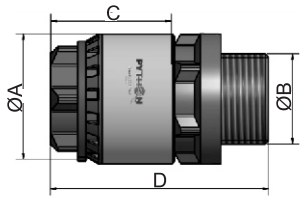

Male Coupler  
PYCM15; PYCMR1534; PYVM22

Coupler  
PYC15; PYC20; PYCR2215

Female Coupler  
PYCF15; PYCFR1523; PYCF22

Elbow 90°  
PYE15; PYE22; PYER1522

Male Elbow  
PYEM15; PYEMR1534; PYEM22

Wall Plate  
PYEW15; PYEW22

Female Elbow  
PYEF15; PYEFR1534; PYE22

Equal Tee  
PYT15; PYT22; PYTR151522

Tee Female  
PYTFR151512; PYTF222235

Stop End  
PYSE15; PYSE22

Description	Part Code	Dia A	Dia B	C	D	E	F	G	H
15mm-15mm COUPLER	PYC15	30	30	33	33	70.5			
22mm-22mm COUPLER	PYC20	38	38	35.5	35.5	76			
15mm-22mm COUPLER	PYCR2215	38	30	35.5	33	73			
15mm-1/2" MALE COUPLER	PYCM15	30	G 1/2-14	33	57.5				
15mm-3/4" MALE COUPLER	PYCMR1534	30	G 3/4-14	33	61				
22mm-3/4" MALE COUPLER	PYVM22	38	G 3/4-14	35.5	64				
15mm-1/2" FEMALE COUPLER	PYCF15	30	G 1/2-14	34	33	50			
15mm-3/4" FEMALE COUPLER	PYCFR1523	30	G 3/4-14	42	33	50			
22mm-3/4" FEMALE COUPLER	PYCF22	38	G 3/4-14	42	35.5	56.5			
15mm-15mm ELBOW	PYE15	30	30	33	33	51			
22mm-22mm ELBOW	PYE22	38	38	35.5	35.5	59			
15mm -22mm ELBOW	PYER1522	30	38	35.5	33	59			
15mm-1/2" MALE ELBOW	PYEM15	26	G 1/2-14	30	32	38.5	51		
15mm-3/4" MALE ELBOW	PYEMR1534	26	G 3/4-14	37	32	48	59		
22mm-3/4" MALE ELBOW	PYEM22	38	G 3/4-14	38	35.5	46	51		
15mm-1/2" FEMALE ELBOW	PYEF15	30	G 1/2-14	34	33	48.5	51		
15mm-3/4" FEMALE ELBOW	PYEFR1534	30	G 3/4-14	42	33	36.5	51		
22mm-3/4" FEMALE ELBOW	PYE22	38	G 3/4-14	42	35.5	40	59		
15mm WALLPLATE ELBOW	PYEW15	30	G 1/2-14	34	33	51			
15mm-15mm-15mm TEE	PYT15	30	30	30	33	33	102	33	51
22mm-22mm-22mm TEE	PYT22	38	38	38	35.5	35.5	118	35.5	59
22mm-22mm-15mm TEE	PYTR22215	38	38	30	35.5	35.5	118	33	51
15mm-15mm-1/2" FEMALE TEE	PYTFR151512	30	30	G 1/2-14	34	33	33	102	32
15mm-15mm STOP END	PYSE15	30	33	41.5					
22mm-22mm STOP END	PYSE22	38	35.5	44					