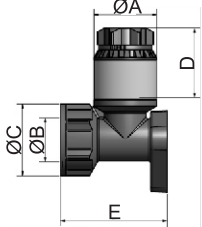

Male Coupler  
PYCM15; PYCMR1534; PYVM22

Coupler  
PYC15; PYC20; PYCR2215

Female Coupler  
PYCF15; PYCFR1523; PYCF22

Elbow 90°  
PYE15; PYE22; PYER1522

Male Elbow  
PYEM15; PYEMR1534; PYEM22

Wall Plate  
PYEW15; PYEW22

Female Elbow  
PYEF15; PYEFR1534; PYE22

Equal Tee  
PYT15; PYT22; PYTR151522

Tee Female  
PYTFR151512; PYTF222235

Stop End  
PYSE15; PYSE22

Description	Part Code	Dia A	Dia B	C	D	E	F	G	H
15mm-15mm COUPLER	PYC15	30	30	33	33	70.5			
22mm-22mm COUPLER	PYC20	38	38	35.5	35.5	76			
15mm-22mm COUPLER	PYCR2215	38	30	35.5	33	73			
15mm-1/2" MALE COUPLER	PYCM15	30	G 1/2-14	33	57.5				
15mm-3/4" MALE COUPLER	PYCMR1534	30	G 3/4-14	33	61				
22mm-3/4" MALE COUPLER	PYVM22	38	G 3/4-14	35.5	64				
15mm-1/2" FEMALE COUPLER	PYCF15	30	G 1/2-14	34	33	50			
15mm-3/4" FEMALE COUPLER	PYCFR1523	30	G 3/4-14	42	33	50			
22mm-3/4" FEMALE COUPLER	PYCF22	38	G 3/4-14	42	35.5	56.5			
15mm-15mm ELBOW	PYE15	30	30	33	33	51			
22mm-22mm ELBOW	PYE22	38	38	35.5	35.5	59			
15mm -22mm ELBOW	PYER1522	30	38	35.5	33	59			
15mm-1/2" MALE ELBOW	PYEM15	26	G 1/2-14	30	32	38.5	51		
15mm-3/4" MALE ELBOW	PYEMR1534	26	G 3/4-14	37	32	48	59		
22mm-3/4" MALE ELBOW	PYEM22	38	G 3/4-14	38	35.5	46	51		
15mm-1/2" FEMALE ELBOW	PYEF15	30	G 1/2-14	34	33	48.5	51		
15mm-3/4" FEMALE ELBOW	PYEFR1534	30	G 3/4-14	42	33	36.5	51		
22mm-3/4" FEMALE ELBOW	PYE22	38	G 3/4-14	42	35.5	40	59		
15mm WALLPLATE ELBOW	PYEW15	30	G 1/2-14	34	33	51			
15mm-15mm-15mm TEE	PYT15	30	30	30	33	33	102	33	51
22mm-22mm-22mm TEE	PYT22	38	38	38	35.5	35.5	118	35.5	59
22mm-22mm-15mm TEE	PYTR22215	38	38	30	35.5	35.5	118	33	51
15mm-15mm-1/2" FEMALE TEE	PYTFR151512	30	30	G 1/2-14	34	33	33	102	32
15mm-15mm STOP END	PYSE15	30	33	41.5					
22mm-22mm STOP END	PYSE22	38	35.5	44					