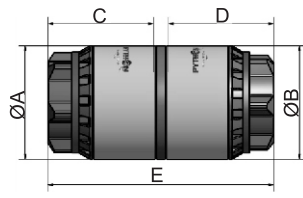

Male Coupler  
PYCM15; PYCMR1534; PYVM22

Coupler  
PYC15; PYC20; PYCR2215

Female Coupler  
PYCF15; PYCFR1523; PYCF22

Elbow 90°  
PYE15; PYE22; PYER1522

Male Elbow  
PYEM15; PYEMR1534; PYEM22

Wall Plate  
PYEW15; PYEW22

Female Elbow  
PYEF15; PYEFR1534; PYE22

Equal Tee  
PYT15; PYT22; PYTR151522

Tee Female  
PYTFR151512; PYTF222235

Stop End  
PYSE15; PYSE22

Description	Part Code	Dia A	Dia B	C	D	E	F	G	H
15mm-15mm COUPLER	PYC15	30	30	33	33	70.5			
22mm-22mm COUPLER	PYC20	38	38	35.5	35.5	76			
15mm-22mm COUPLER	PYCR2215	38	30	35.5	33	73			
15mm-1/2" MALE COUPLER	PYCM15	30	G 1/2-14	33	57.5				
15mm-3/4" MALE COUPLER	PYCMR1534	30	G 3/4-14	33	61				
22mm-3/4" MALE COUPLER	PYVM22	38	G 3/4-14	35.5	64				
15mm-1/2" FEMALE COUPLER	PYCF15	30	G 1/2-14	34	33	50			
15mm-3/4" FEMALE COUPLER	PYCFR1523	30	G 3/4-14	42	33	50			
22mm-3/4" FEMALE COUPLER	PYCF22	38	G 3/4-14	42	35.5	56.5			
15mm-15mm ELBOW	PYE15	30	30	33	33	51			
22mm-22mm ELBOW	PYE22	38	38	35.5	35.5	59			
15mm -22mm ELBOW	PYER1522	30	38	35.5	33	59			
15mm-1/2" MALE ELBOW	PYEM15	26	G 1/2-14	30	32	38.5	51		
15mm-3/4" MALE ELBOW	PYEMR1534	26	G 3/4-14	37	32	48	59		
22mm-3/4" MALE ELBOW	PYEM22	38	G 3/4-14	38	35.5	46	51		
15mm-1/2" FEMALE ELBOW	PYEF15	30	G 1/2-14	34	33	48.5	51		
15mm-3/4" FEMALE ELBOW	PYEFR1534	30	G 3/4-14	42	33	36.5	51		
22mm-3/4" FEMALE ELBOW	PYE22	38	G 3/4-14	42	35.5	40	59		
15mm WALLPLATE ELBOW	PYEW15	30	G 1/2-14	34	33	51			
15mm-15mm-15mm TEE	PYT15	30	30	30	33	33	102	33	51
22mm-22mm-22mm TEE	PYT22	38	38	38	35.5	35.5	118	35.5	59
22mm-22mm-15mm TEE	PYTR22215	38	38	30	35.5	35.5	118	33	51
15mm-15mm-1/2" FEMALE TEE	PYTFR151512	30	30	G 1/2-14	34	33	33	102	32
15mm-15mm STOP END	PYSE15	30	33	41.5					
22mm-22mm STOP END	PYSE22	38	35.5	44					