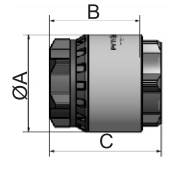

Male Coupler  
PYCM15; PYCMR1534; PYVM22

Coupler  
PYC15; PYC20; PYCR2215

Female Coupler  
PYCF15; PYCFR1523; PYCF22

Elbow 90°  
PYE15; PYE22; PYER1522

Male Elbow  
PYEM15; PYEMR1534; PYEM22

Wall Plate  
PYEW15; PYEW22

Female Elbow  
PYEF15; PYEFR1534; PYE22

Equal Tee  
PYT15; PYT22; PYTR151522

Tee Female  
PYTFR151512; PYTF222235

Stop End  
PYSE15; PYSE22

Description	Part Code	Dia A	Dia B	C	D	E	F	G	H
15mm-15mm COUPLER	PYC15	30	30	33	33	70.5			
22mm-22mm COUPLER	PYC20	38	38	35.5	35.5	76			
15mm-22mm COUPLER	PYCR2215	38	30	35.5	33	73			
15mm-1/2" MALE COUPLER	PYCM15	30	G 1/2-14	33	57.5				
15mm-3/4" MALE COUPLER	PYCMR1534	30	G 3/4-14	33	61				
22mm-3/4" MALE COUPLER	PYVM22	38	G 3/4-14	35.5	64				
15mm-1/2" FEMALE COUPLER	PYCF15	30	G 1/2-14	34	33	50			
15mm-3/4" FEMALE COUPLER	PYCFR1523	30	G 3/4-14	42	33	50			
22mm-3/4" FEMALE COUPLER	PYCF22	38	G 3/4-14	42	35.5	56.5			
15mm-15mm ELBOW	PYE15	30	30	33	33	51			
22mm-22mm ELBOW	PYE22	38	38	35.5	35.5	59			
15mm -22mm ELBOW	PYER1522	30	38	35.5	33	59			
15mm-1/2" MALE ELBOW	PYEM15	26	G 1/2-14	30	32	38.5	51		
15mm-3/4" MALE ELBOW	PYEMR1534	26	G 3/4-14	37	32	48	59		
22mm-3/4" MALE ELBOW	PYEM22	38	G 3/4-14	38	35.5	46	51		
15mm-1/2" FEMALE ELBOW	PYEF15	30	G 1/2-14	34	33	48.5	51		
15mm-3/4" FEMALE ELBOW	PYEFR1534	30	G 3/4-14	42	33	36.5	51		
22mm-3/4" FEMALE ELBOW	PYE22	38	G 3/4-14	42	35.5	40	59		
15mm WALLPLATE ELBOW	PYEW15	30	G 1/2-14	34	33	51			
15mm-15mm-15mm TEE	PYT15	30	30	30	33	33	102	33	51
22mm-22mm-22mm TEE	PYT22	38	38	38	35.5	35.5	118	35.5	59
22mm-22mm-15mm TEE	PYTR22215	38	38	30	35.5	35.5	118	33	51
15mm-15mm-1/2" FEMALE TEE	PYTFR151512	30	30	G 1/2-14	34	33	33	102	32
15mm-15mm STOP END	PYSE15	30	33	41.5					
22mm-22mm STOP END	PYSE22	38	35.5	44					