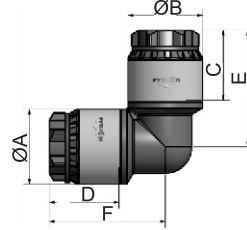

Male Coupler  
PYCM15; PYCMR1534; PYVM22

Coupler  
PYC15; PYC20; PYCR2215

Female Coupler  
PYCF15; PYCFR1523; PYCF22

Elbow 90°  
PYE15; PYE22; PYER1522

Male Elbow  
PYEM15; PYEMR1534; PYEM22

Wall Plate  
PYEW15; PYEW22

Female Elbow  
PYEF15; PYEFR1534; PYE22

Equal Tee  
PYT15; PYT22; PYTR151522

Tee Female  
PYTFR151512; PYTF222235

Stop End  
PYSE15; PYSE22

Description	Part Code	Dia A	Dia B	C	D	E	F	G	H
15mm-15mm COUPLER	PYC15	30	30	33	33	70.5			
22mm-22mm COUPLER	PYC20	38	38	35.5	35.5	76			
15mm-22mm COUPLER	PYCR2215	38	30	35.5	33	73			
15mm-1/2" MALE COUPLER	PYCM15	30	G 1/2-14	33	57.5				
15mm-3/4" MALE COUPLER	PYCMR1534	30	G 3/4-14	33	61				
22mm-3/4" MALE COUPLER	PYVM22	38	G 3/4-14	35.5	64				
15mm-1/2" FEMALE COUPLER	PYCF15	30	G 1/2-14	34	33	50			
15mm-3/4" FEMALE COUPLER	PYCFR1523	30	G 3/4-14	42	33	50			
22mm-3/4" FEMALE COUPLER	PYCF22	38	G 3/4-14	42	35.5	56.5			
15mm-15mm ELBOW	PYE15	30	30	33	33	51			
22mm-22mm ELBOW	PYE22	38	38	35.5	35.5	59			
15mm -22mm ELBOW	PYER1522	30	38	35.5	33	59			
15mm-1/2" MALE ELBOW	PYEM15	26	G 1/2-14	30	32	38.5	51		
15mm-3/4" MALE ELBOW	PYEMR1534	26	G 3/4-14	37	32	48	59		
22mm-3/4" MALE ELBOW	PYEM22	38	G 3/4-14	38	35.5	46	51		
15mm-1/2" FEMALE ELBOW	PYEF15	30	G 1/2-14	34	33	48.5	51		
15mm-3/4" FEMALE ELBOW	PYEFR1534	30	G 3/4-14	42	33	36.5	51		
22mm-3/4" FEMALE ELBOW	PYE22	38	G 3/4-14	42	35.5	40	59		
15mm WALLPLATE ELBOW	PYEW15	30	G 1/2-14	34	33	51			
15mm-15mm-15mm TEE	PYT15	30	30	30	33	33	102	33	51
22mm-22mm-22mm TEE	PYT22	38	38	38	35.5	35.5	118	35.5	59
22mm-22mm-15mm TEE	PYTR22215	38	38	30	35.5	35.5	118	33	51
15mm-15mm-1/2" FEMALE TEE	PYTFR151512	30	30	G 1/2-14	34	33	33	102	32
15mm-15mm STOP END	PYSE15	30	33	41.5					
22mm-22mm STOP END	PYSE22	38	35.5	44					