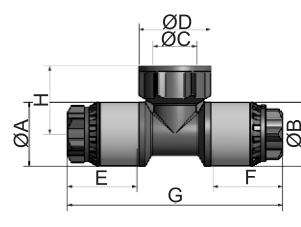

Male Coupler  
PYCM15; PYCMR1534; PYVM22

Coupler  
PYC15; PYC20; PYCR2215

Female Coupler  
PYCF15; PYCFR1523; PYCF22

Elbow 90°  
PYE15; PYE22; PYER1522

Male Elbow  
PYEM15; PYEMR1534; PYEM22

Wall Plate  
PYEW15; PYEW22

Female Elbow  
PYEF15; PYEFR1534; PYE22

Equal Tee  
PYT15; PYT22; PYTR151522

Tee Female  
PYTFR151512; PYTF222235

Stop End  
PYSE15; PYSE22

Description	Part Code	Dia A	Dia B	C	D	E	F	G	H
15mm-15mm COUPLER	PYC15	30	30	33	33	70.5			
22mm-22mm COUPLER	PYC20	38	38	35.5	35.5	76			
15mm-22mm COUPLER	PYCR2215	38	30	35.5	33	73			
15mm-1/2" MALE COUPLER	PYCM15	30	G 1/2-14	33	57.5				
15mm-3/4" MALE COUPLER	PYCMR1534	30	G 3/4-14	33	61				
22mm-3/4" MALE COUPLER	PYVM22	38	G 3/4-14	35.5	64				
15mm-1/2" FEMALE COUPLER	PYCF15	30	G 1/2-14	34	33	50			
15mm-3/4" FEMALE COUPLER	PYCFR1523	30	G 3/4-14	42	33	50			
22mm-3/4" FEMALE COUPLER	PYCF22	38	G 3/4-14	42	35.5	56.5			
15mm-15mm ELBOW	PYE15	30	30	33	33	51			
22mm-22mm ELBOW	PYE22	38	38	35.5	35.5	59			
15mm -22mm ELBOW	PYER1522	30	38	35.5	33	59			
15mm-1/2" MALE ELBOW	PYEM15	26	G 1/2-14	30	32	38.5	51		
15mm-3/4" MALE ELBOW	PYEMR1534	26	G 3/4-14	37	32	48	59		
22mm-3/4" MALE ELBOW	PYEM22	38	G 3/4-14	38	35.5	46	51		
15mm-1/2" FEMALE ELBOW	PYEF15	30	G 1/2-14	34	33	48.5	51		
15mm-3/4" FEMALE ELBOW	PYEFR1534	30	G 3/4-14	42	33	36.5	51		
22mm-3/4" FEMALE ELBOW	PYE22	38	G 3/4-14	42	35.5	40	59		
15mm WALLPLATE ELBOW	PYEW15	30	G 1/2-14	34	33	51			
15mm-15mm-15mm TEE	PYT15	30	30	30	33	33	102	33	51
22mm-22mm-22mm TEE	PYT22	38	38	38	35.5	35.5	118	35.5	59
22mm-22mm-15mm TEE	PYTR22215	38	38	30	35.5	35.5	118	33	51
15mm-15mm-1/2" FEMALE TEE	PYTFR151512	30	30	G 1/2-14	34	33	33	102	32
15mm-15mm STOP END	PYSE15	30	33	41.5					
22mm-22mm STOP END	PYSE22	38	35.5	44					