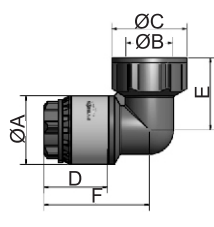

Male Coupler  
PYCM15; PYCMR1534; PYVM22

Coupler  
PYC15; PYC20; PYCR2215

Female Coupler  
PYCF15; PYCFR1523; PYCF22

Elbow 90°  
PYE15; PYE22; PYER1522

Male Elbow  
PYEM15; PYEMR1534; PYEM22

Wall Plate  
PYEW15; PYEW22

Female Elbow  
PYEF15; PYEFR1534; PYE22

Equal Tee  
PYT15; PYT22; PYTR151522

Tee Female  
PYTFR151512; PYTF222235

Stop End  
PYSE15; PYSE22

Description	Part Code	Dia A	Dia B	C	D	E	F	G	H
15mm-15mm COUPLER	PYC15	30	30	33	33	70.5			
22mm-22mm COUPLER	PYC20	38	38	35.5	35.5	76			
15mm-22mm COUPLER	PYCR2215	38	30	35.5	33	73			
15mm-1/2" MALE COUPLER	PYCM15	30	G 1/2-14	33	57.5				
15mm-3/4" MALE COUPLER	PYCMR1534	30	G 3/4-14	33	61				
22mm-3/4" MALE COUPLER	PYVM22	38	G 3/4-14	35.5	64				
15mm-1/2" FEMALE COUPLER	PYCF15	30	G 1/2-14	34	33	50			
15mm-3/4" FEMALE COUPLER	PYCFR1523	30	G 3/4-14	42	33	50			
22mm-3/4" FEMALE COUPLER	PYCF22	38	G 3/4-14	42	35.5	56.5			
15mm-15mm ELBOW	PYE15	30	30	33	33	51			
22mm-22mm ELBOW	PYE22	38	38	35.5	35.5	59			
15mm -22mm ELBOW	PYER1522	30	38	35.5	33	59			
15mm-1/2" MALE ELBOW	PYEM15	26	G 1/2-14	30	32	38.5	51		
15mm-3/4" MALE ELBOW	PYEMR1534	26	G 3/4-14	37	32	48	59		
22mm-3/4" MALE ELBOW	PYEM22	38	G 3/4-14	38	35.5	46	51		
15mm-1/2" FEMALE ELBOW	PYEF15	30	G 1/2-14	34	33	48.5	51		
15mm-3/4" FEMALE ELBOW	PYEFR1534	30	G 3/4-14	42	33	36.5	51		
22mm-3/4" FEMALE ELBOW	PYE22	38	G 3/4-14	42	35.5	40	59		
15mm WALLPLATE ELBOW	PYEW15	30	G 1/2-14	34	33	51			
15mm-15mm-15mm TEE	PYT15	30	30	30	33	33	102	33	51
22mm-22mm-22mm TEE	PYT22	38	38	38	35.5	35.5	118	35.5	59
22mm-22mm-15mm TEE	PYTR22215	38	38	30	35.5	35.5	118	33	51
15mm-15mm-1/2" FEMALE TEE	PYTFR151512	30	30	G 1/2-14	34	33	33	102	32
15mm-15mm STOP END	PYSE15	30	33	41.5					
22mm-22mm STOP END	PYSE22	38	35.5	44					